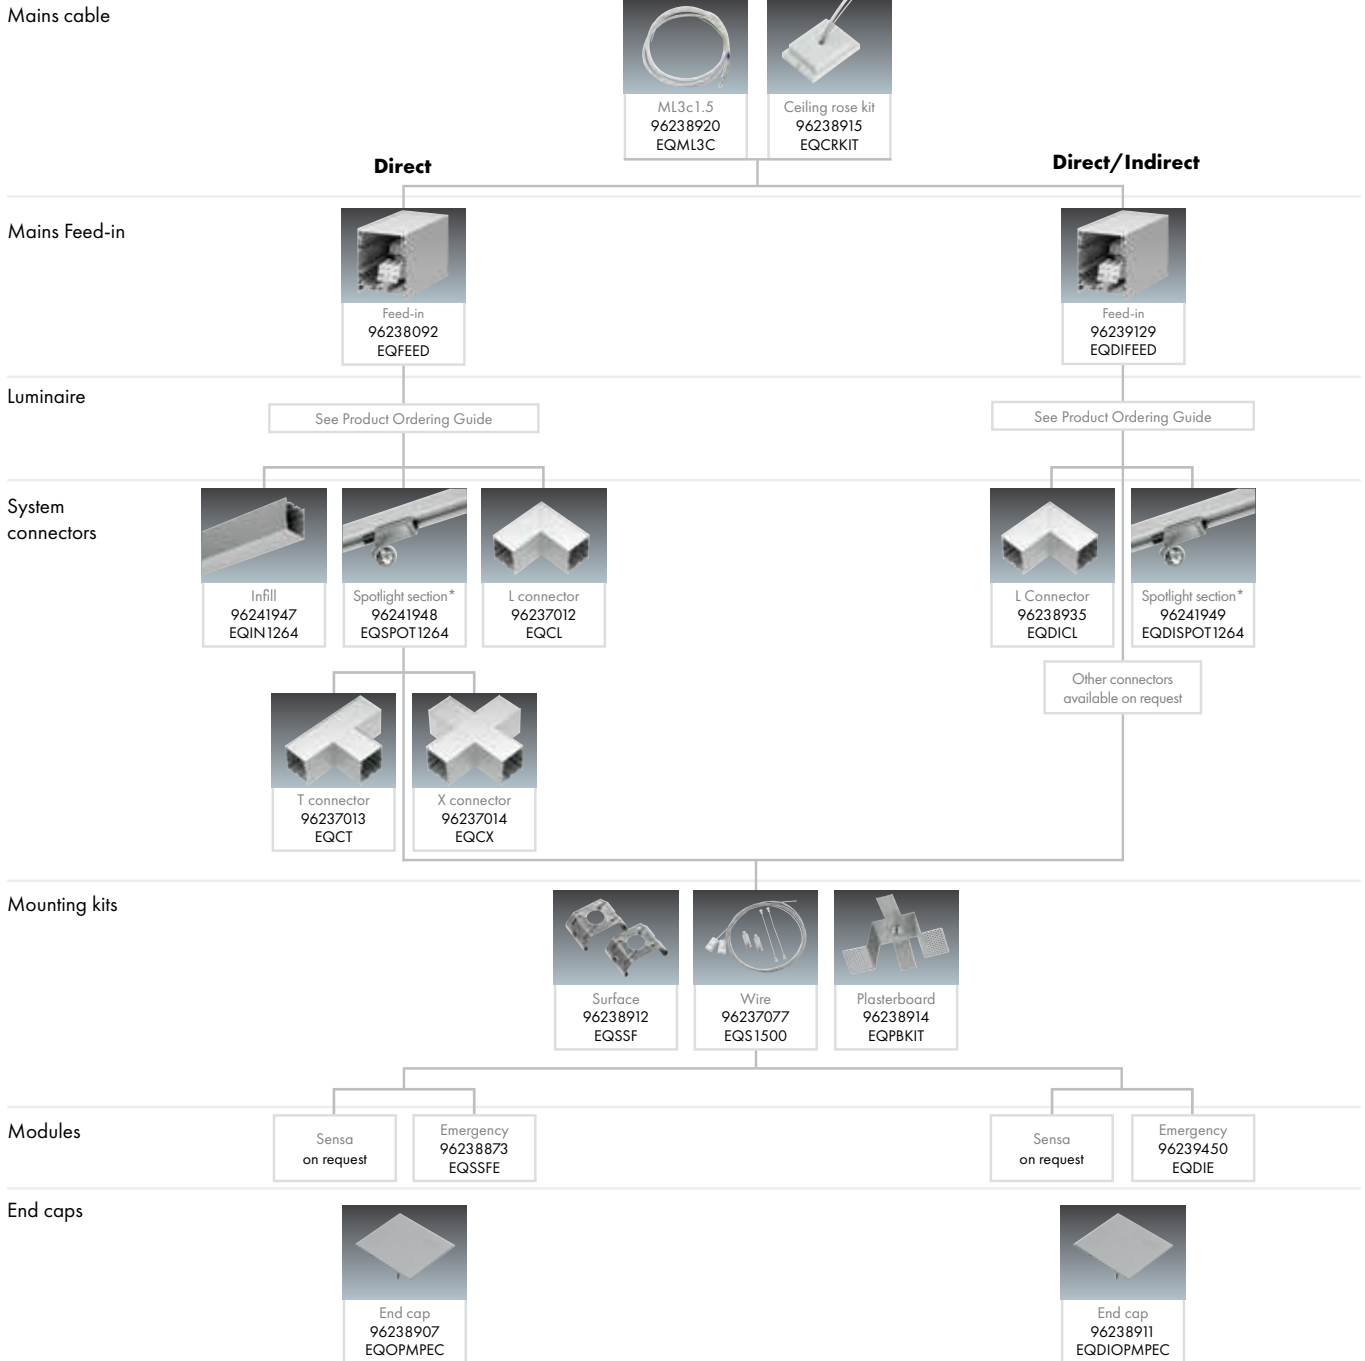

NEW

Equaline LED

Linear LED lighting in a simple and pure design

www.thornlighting.co.uk/EQUL

Ordering tree - Equaline LED System configuration (SAP codes shown below each accessory eg. 96238920)

* Spotlight not included, sold separately.

For further information on ordering your Equaline LED system, please contact your local Thorn representative